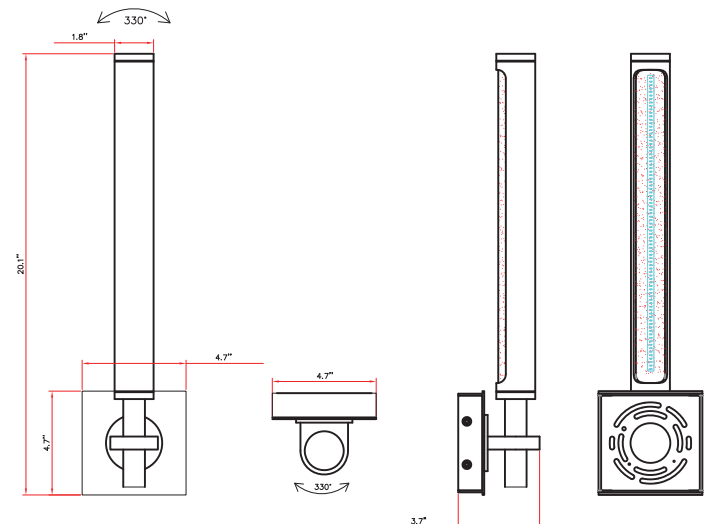

### DESCRIPTION

The ROTA ADA compliant 20" sleek wall sconce, vanity or picture light all in one. The arm can rotate up to 330° and each light source can be rotate up to 330° making it a multi-purpose fixture or art design with multiple fixtures in our luxury brass finish. Available in 4 sizes and 5 finish varieties. Equipped with our powerful integrated easy to replace LED with 3CCT - 3000K, 3500K, 4000 switch.

## SPECIFICATION DATA

### DETAILS

FINISH	Luxury Brass
LAMPING	Integrated LED Replaceable
WATTAGE	12W, 1-Light
INITIAL LUMENS	1,200 lm
KELVIN	3CCT - 3000K   3500K   4000K
CRI	90
VOLTAGE	120V
DIMMABLE	100% - 10%, ELV/Triac (not included)
LED RATED LIFE	50,000 hrs
WEIGHT	1.8 lbs
LOCATION	Indoor, Damp Location
WARRANTY	5 Year LED, 1 Year Fixture
MATERIALS	Aluminum, Acrylic
ADA COMPLIANT	Yes
FEATURE	330° Rotating Light & Arm

### MEASUREMENTS

OVERALL W-4.7" x H-20.1" x E-3.7"

CANOPY W-4.7" x H-4.7" x E-1"